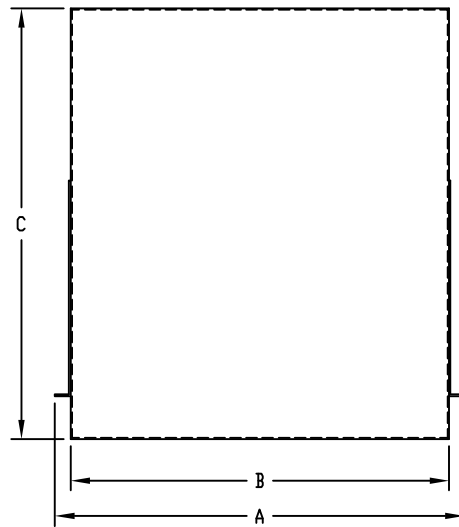

PART NAME

RELAY RACK SHELF

PART No.

SA-1278, 79 & SA-1378, 79

MATERIAL: SHELF _____ 16 GA. STEEL
 MOUNTING BRACKETS _____ 14 GA. STEEL

FINISH: METALLIC GRAY
 BLACK TEXTURE

NOTE: MOUNTING BRACKETS ARE ADJUSTABLE

LOAD RATING: 150 LBS. MAX.

| PART NO. | A | B | C | D | E |
|----------|--------|--------|--------|----------|--------|
| SA-1278 | 19.000 | 17.562 | 16.000 | QTY. (6) | 12.000 |
| SA-1279 | 19.000 | 17.562 | 20.000 | QTY. (9) | 18.000 |
| SA-1378 | 23.000 | 21.562 | 16.000 | QTY. (6) | 12.000 |
| SA-1379 | 23.000 | 21.562 | 20.000 | QTY. (9) | 18.000 |