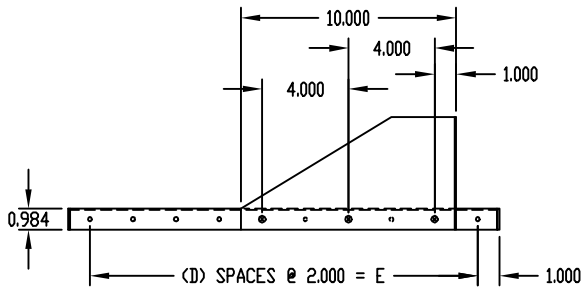

PART NAME

RELAY RACK SHELF

PART No.

SA-1278, 79 & SA-1378, 79

MATERIAL: SHELF _____ 16 GA. STEEL
 MOUNTING BRACKETS _____ 14 GA. STEEL

FINISH: METALLIC GRAY
 BLACK TEXTURE

NOTE: MOUNTING BRACKETS ARE ADJUSTABLE

LOAD RATING: 150 LBS. MAX.

| PART NO. | A | B | C | D | E |
|----------|--------|--------|--------|----------|--------|
| SA-1278 | 19.000 | 17.562 | 16.000 | QTY. (6) | 12.000 |
| SA-1279 | 19.000 | 17.562 | 20.000 | QTY. (9) | 18.000 |
| SA-1378 | 23.000 | 21.562 | 16.000 | QTY. (6) | 12.000 |
| SA-1379 | 23.000 | 21.562 | 20.000 | QTY. (9) | 18.000 |