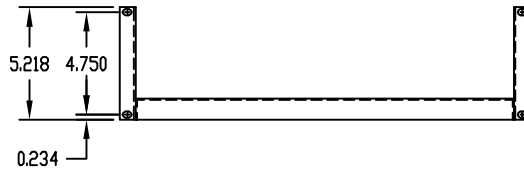

PART NAME

RELAY RACK SHELF

PART No.

SA-1278, 79 & SA-1378, 79

MATERIAL: SHELF _____ 16 GA. STEEL
 MOUNTING BRACKETS _____ 14 GA. STEEL

FINISH: METALLIC GRAY
 BLACK TEXTURE

NOTE: MOUNTING BRACKETS ARE ADJUSTABLE

LOAD RATING: 150 LBS. MAX.

| PART NO. | A | B | C | D | E |
|----------|--------|--------|--------|----------|--------|
| SA-1278 | 19.000 | 17.562 | 16.000 | QTY. (6) | 12.000 |
| SA-1279 | 19.000 | 17.562 | 20.000 | QTY. (9) | 18.000 |
| SA-1378 | 23.000 | 21.562 | 16.000 | QTY. (6) | 12.000 |
| SA-1379 | 23.000 | 21.562 | 20.000 | QTY. (9) | 18.000 |